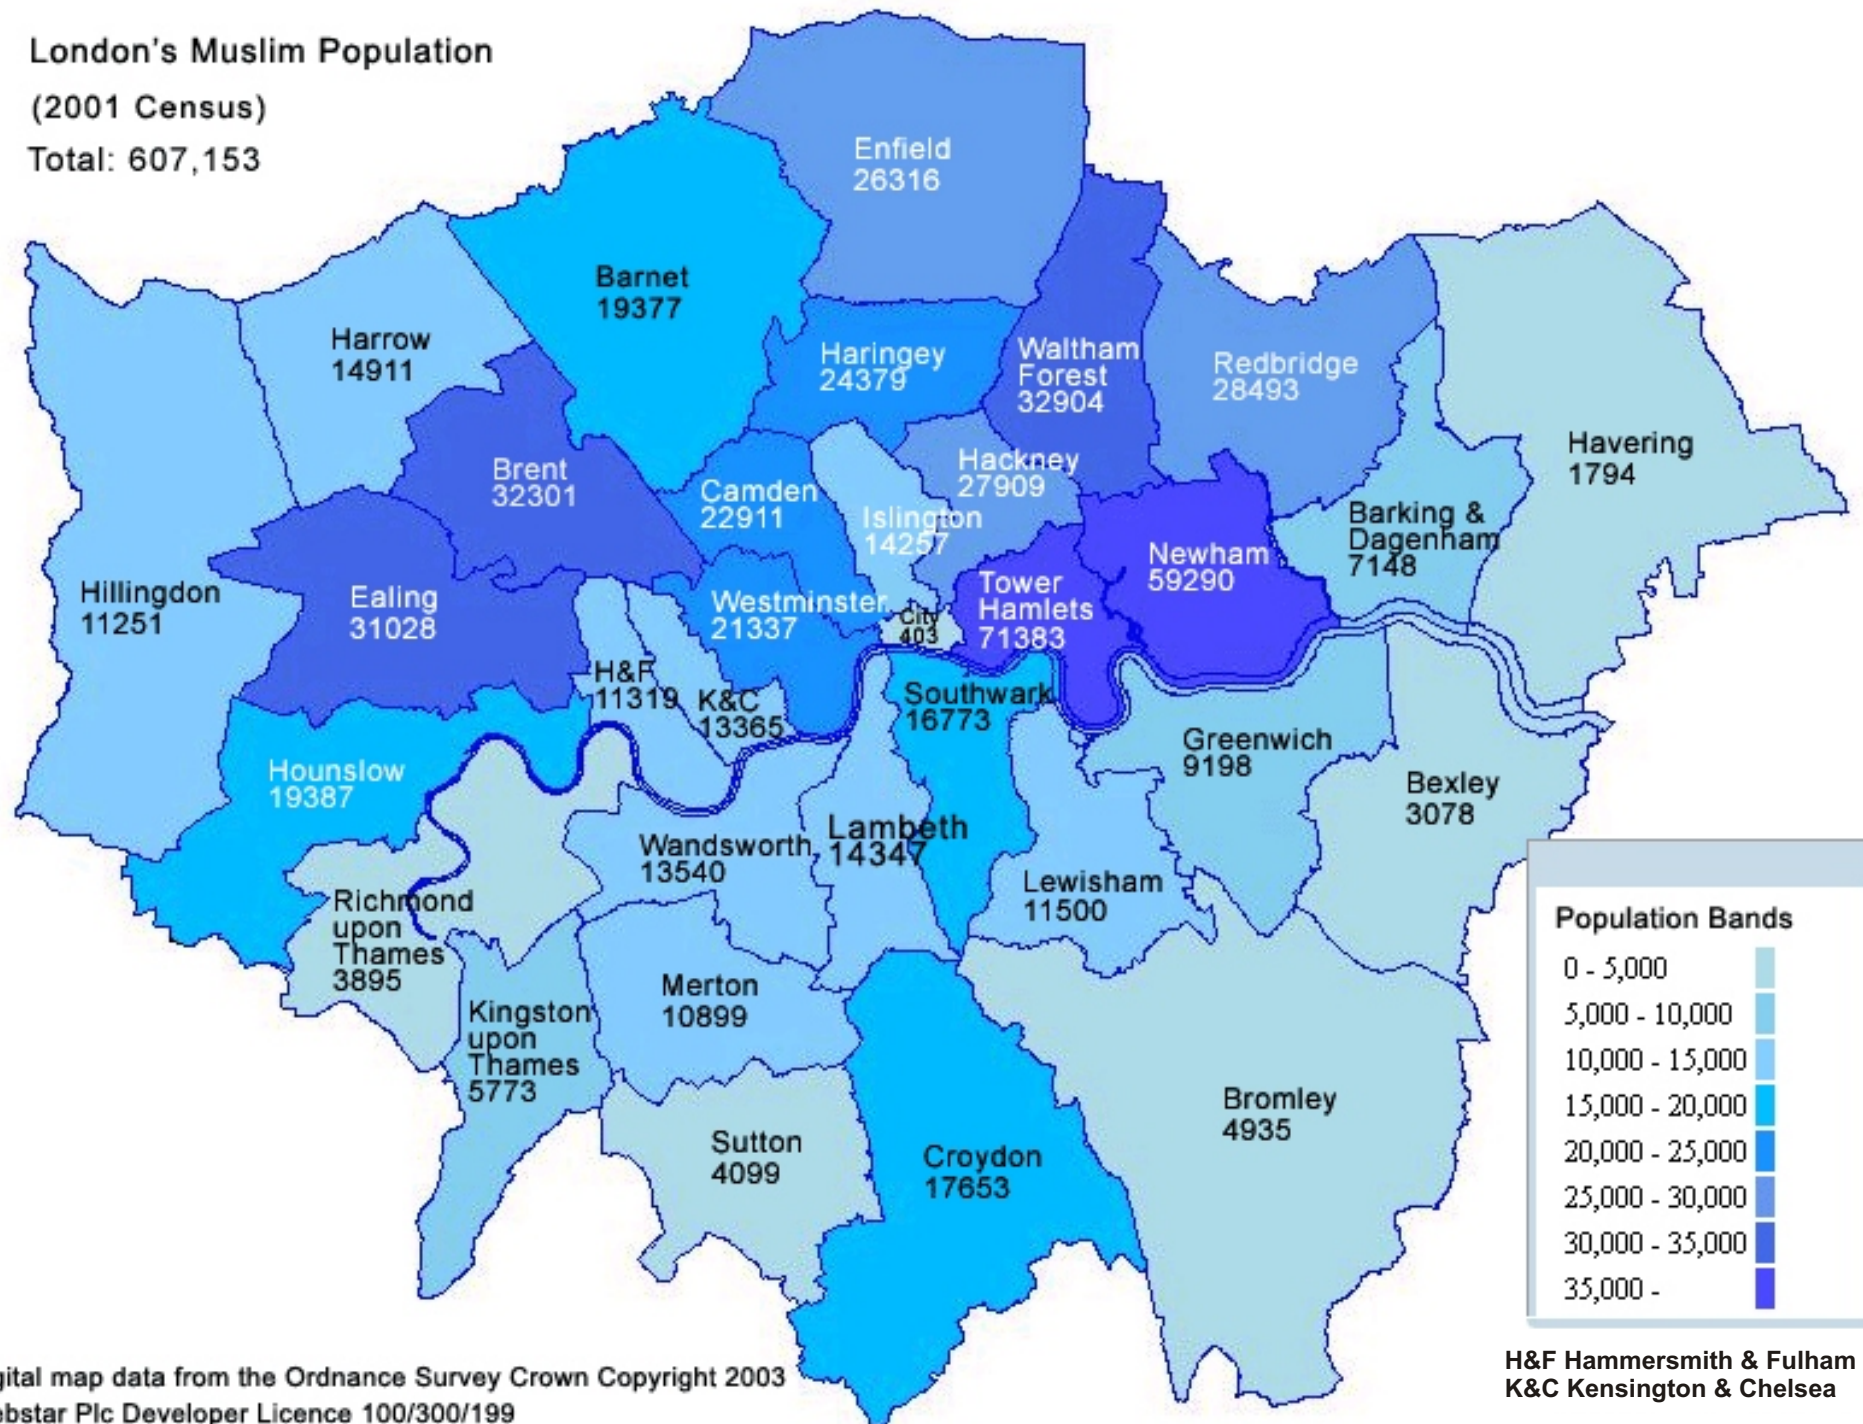

London's Muslim Population

(2001 Census)

Total: 607,153

Digital map data from the Ordnance Survey Crown Copyright 2003
Webstar Plc Developer Licence 100/300/199

0 2400 4800 7200 9600 12000 m