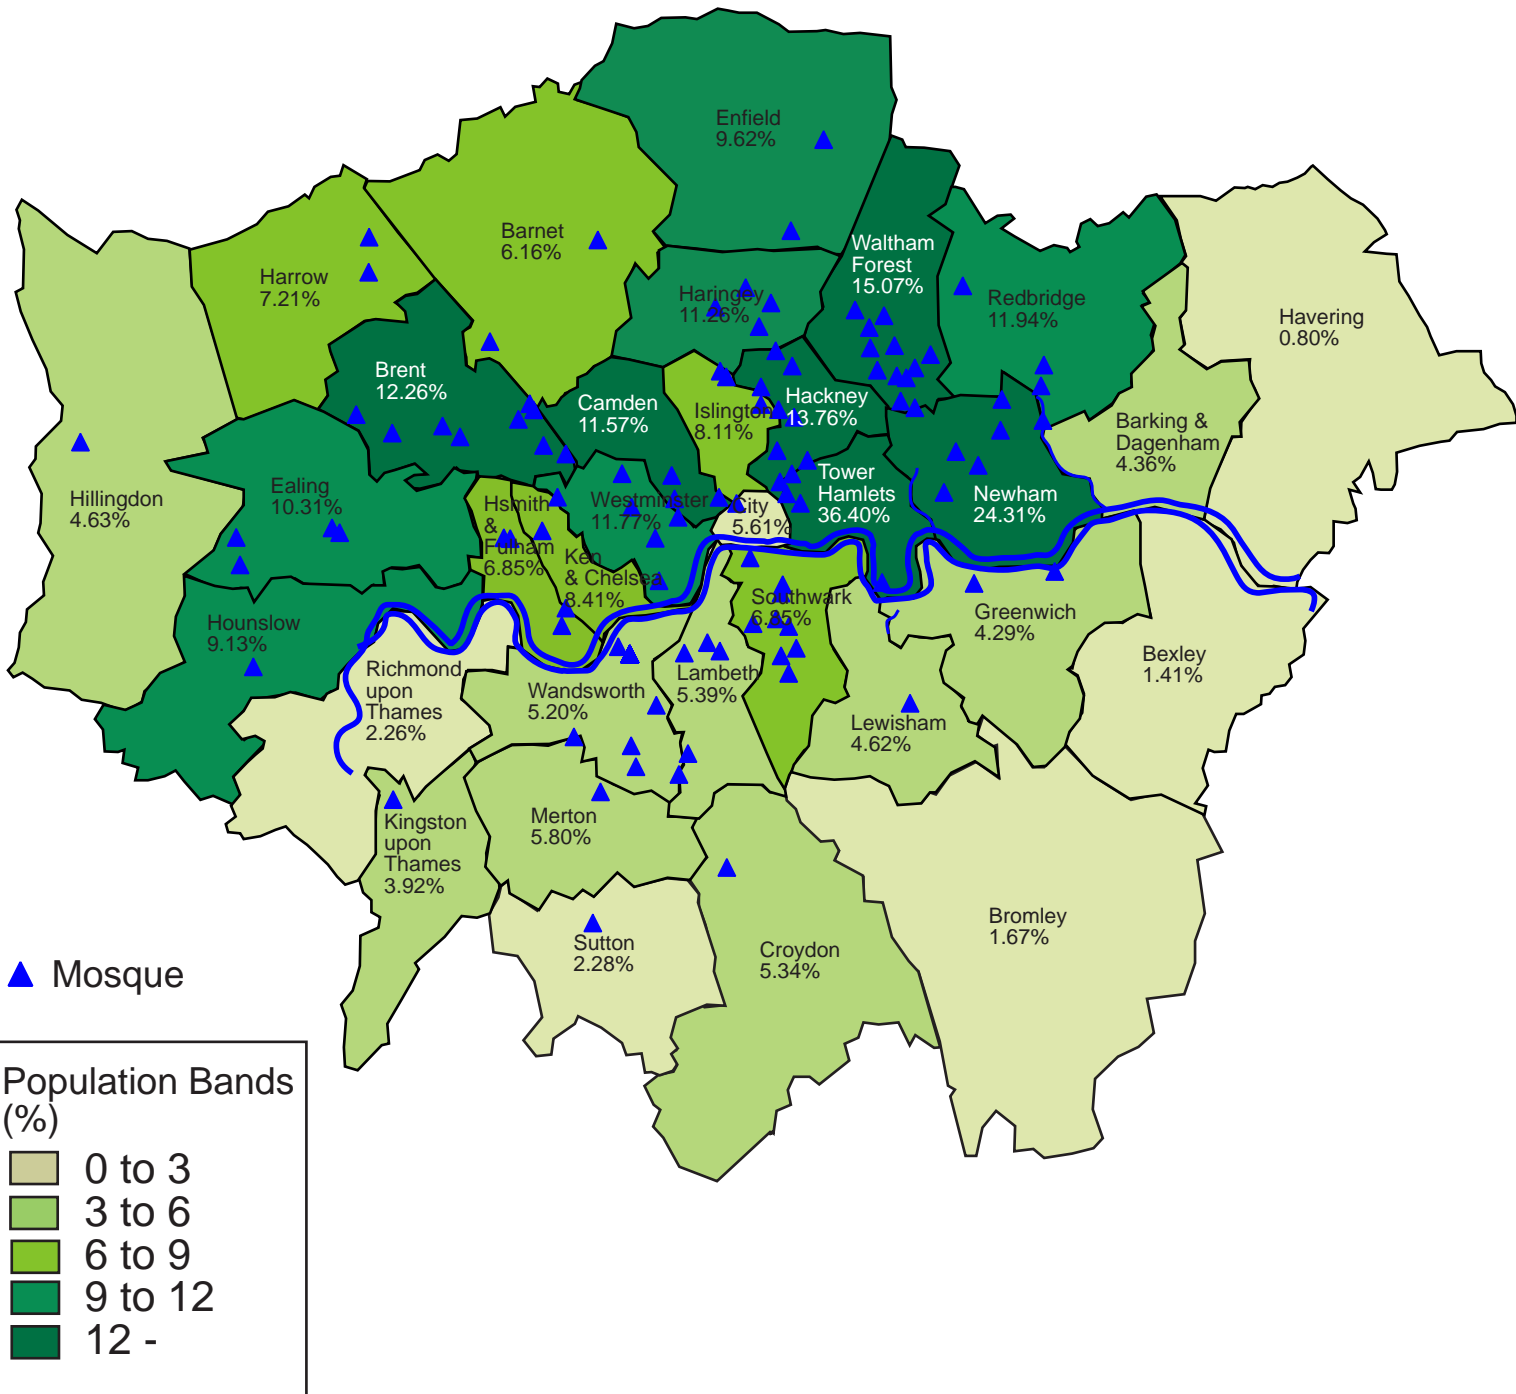

London Muslims Population (%)

Digital map data from the Ordnance Survey Crown Copyright 2003

Webstar Plc Developer Licence 100/300/199

<http://data.webstar.co.uk>