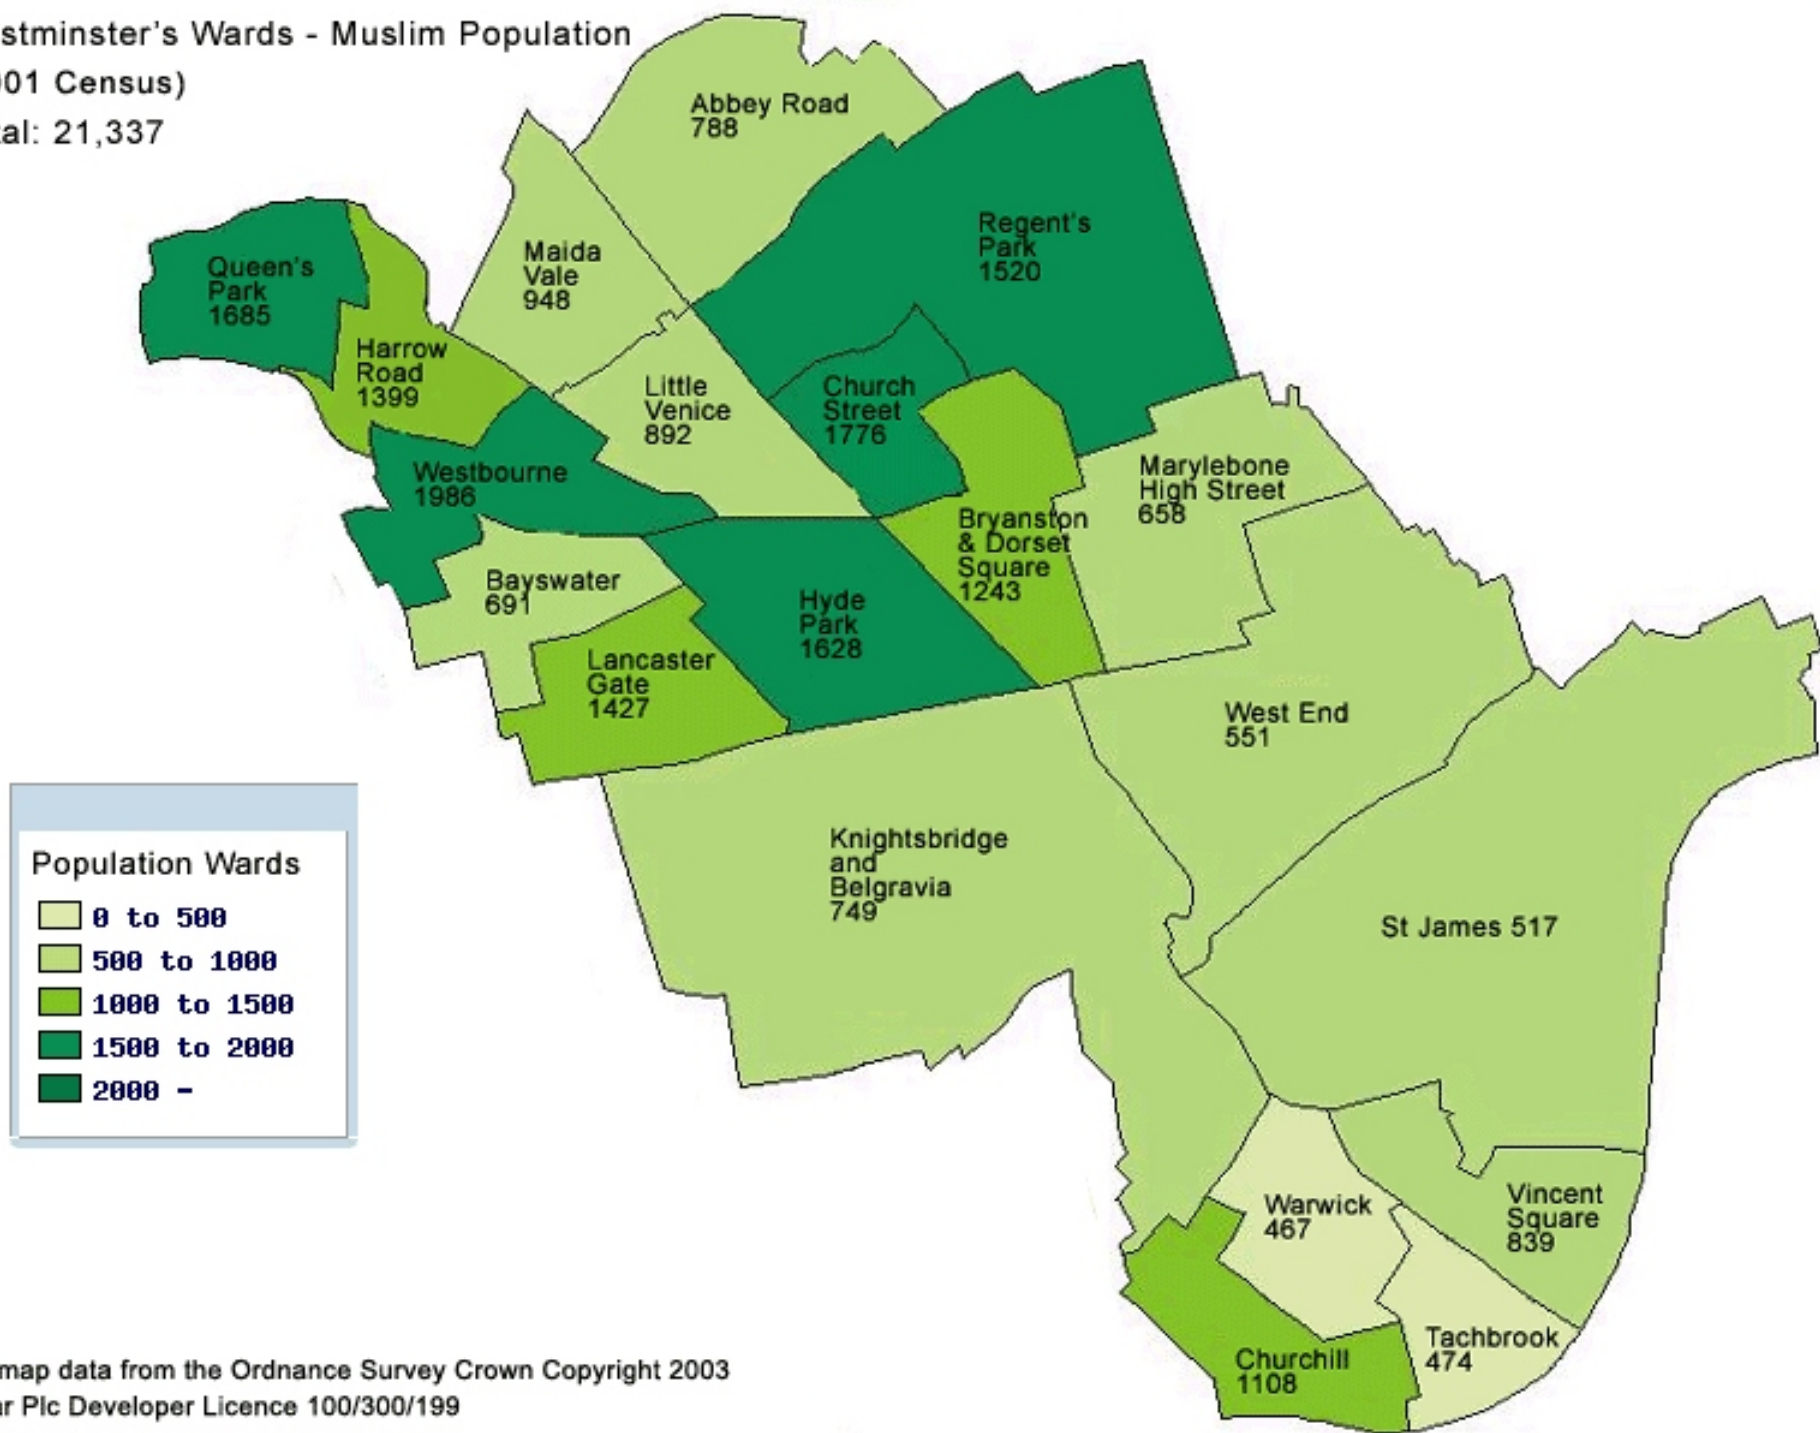

Westminster's Wards - Muslim Population

(2001 Census)

Total: 21,337

Population Wards

- 0 to 500
- 500 to 1000
- 1000 to 1500
- 1500 to 2000
- 2000 -

Digital map data from the Ordnance Survey Crown Copyright 2003
Webstar Plc Developer Licence 100/300/199